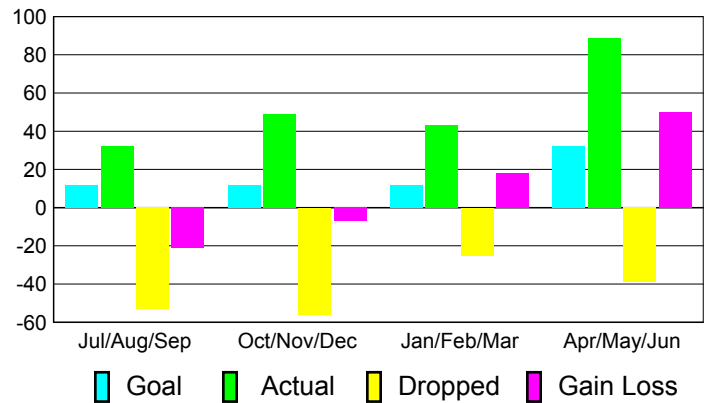

Membership Results 2010-2011

Goal, New, Dropped, Gain/Loss

Comparison of Membership Gain/Loss

Current Year Compared to the Previous Year