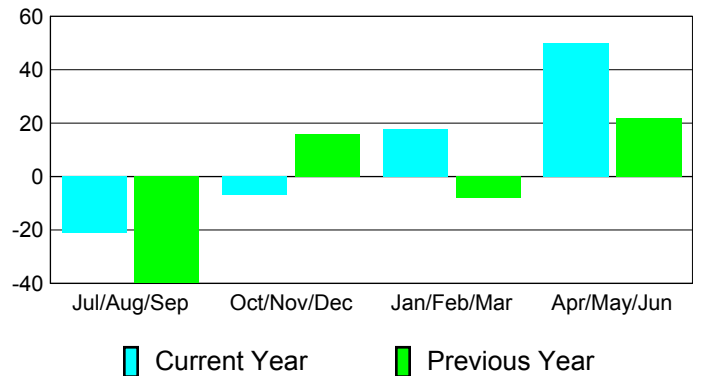

**Membership Results
2010-2011**

**Membership
2009-2010**

Month	Net Memb Goal	Actual New Memb	Actual Dropped Memb	Gain/Loss of Memb	Gain/Loss of Memb
Jul/Aug/Sep	12	32	-53	-21	-40
Oct/Nov/Dec	12	49	-56	-7	16
Jan/Feb/Mar	12	43	-25	18	-8
Apr/May/June	32	89	-39	50	22
Totals	68	213	-173	40	-10

Membership Results 2010-2011

Goal, New, Dropped, Gain/Loss

Comparison of Membership Gain/Loss

Current Year Compared to the Previous Year

Gender Comparison 2010-2011

Jul/Aug/Sep

Oct/Nov/Dec

Jan/Feb/Mar

Apr/May/June

Male

Female