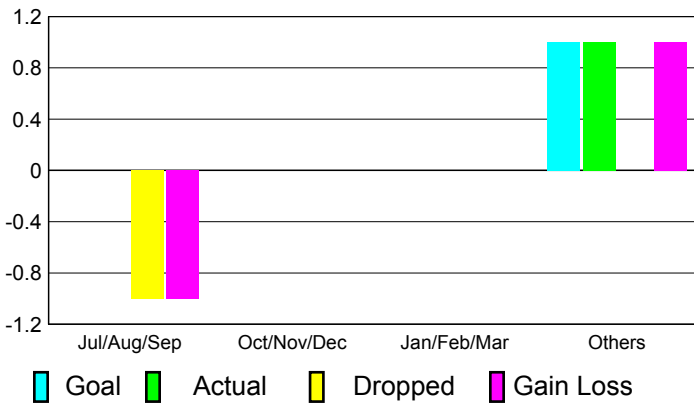

2010-2011 GMT Reports for District (or Undistricted) **District D 4**

GMT: **Joel Rosendo Gómez Franco** Location: **COSTA RICA**

GMT CA: **3**

CLUBS

**Club Results
2010-2011**

**Clubs
2009-2010**

Month	New Club Goal	Actual New Clubs	Actual Dropped Clubs	Gain/Loss of Clubs	Gain/Loss of Clubs
Jul/Aug/Sep	0	0	-1	-1	0
Oct/Nov/Dec	0	0	0	0	0
Jan/Feb/Mar	0	0	0	0	0
Apr/May/June	1	1	0	1	0
Totals	1	1	-1	0	0

Club Results 2010-2011

Goal, New, Dropped, Gain/Loss

Comparison of Club Gain/Loss

Current Year Compared to the Previous Year

YTD Status Quo Clubs 2010-2011

Status Quo Clubs Compared to Status Quo Members

MEMBERSHIP